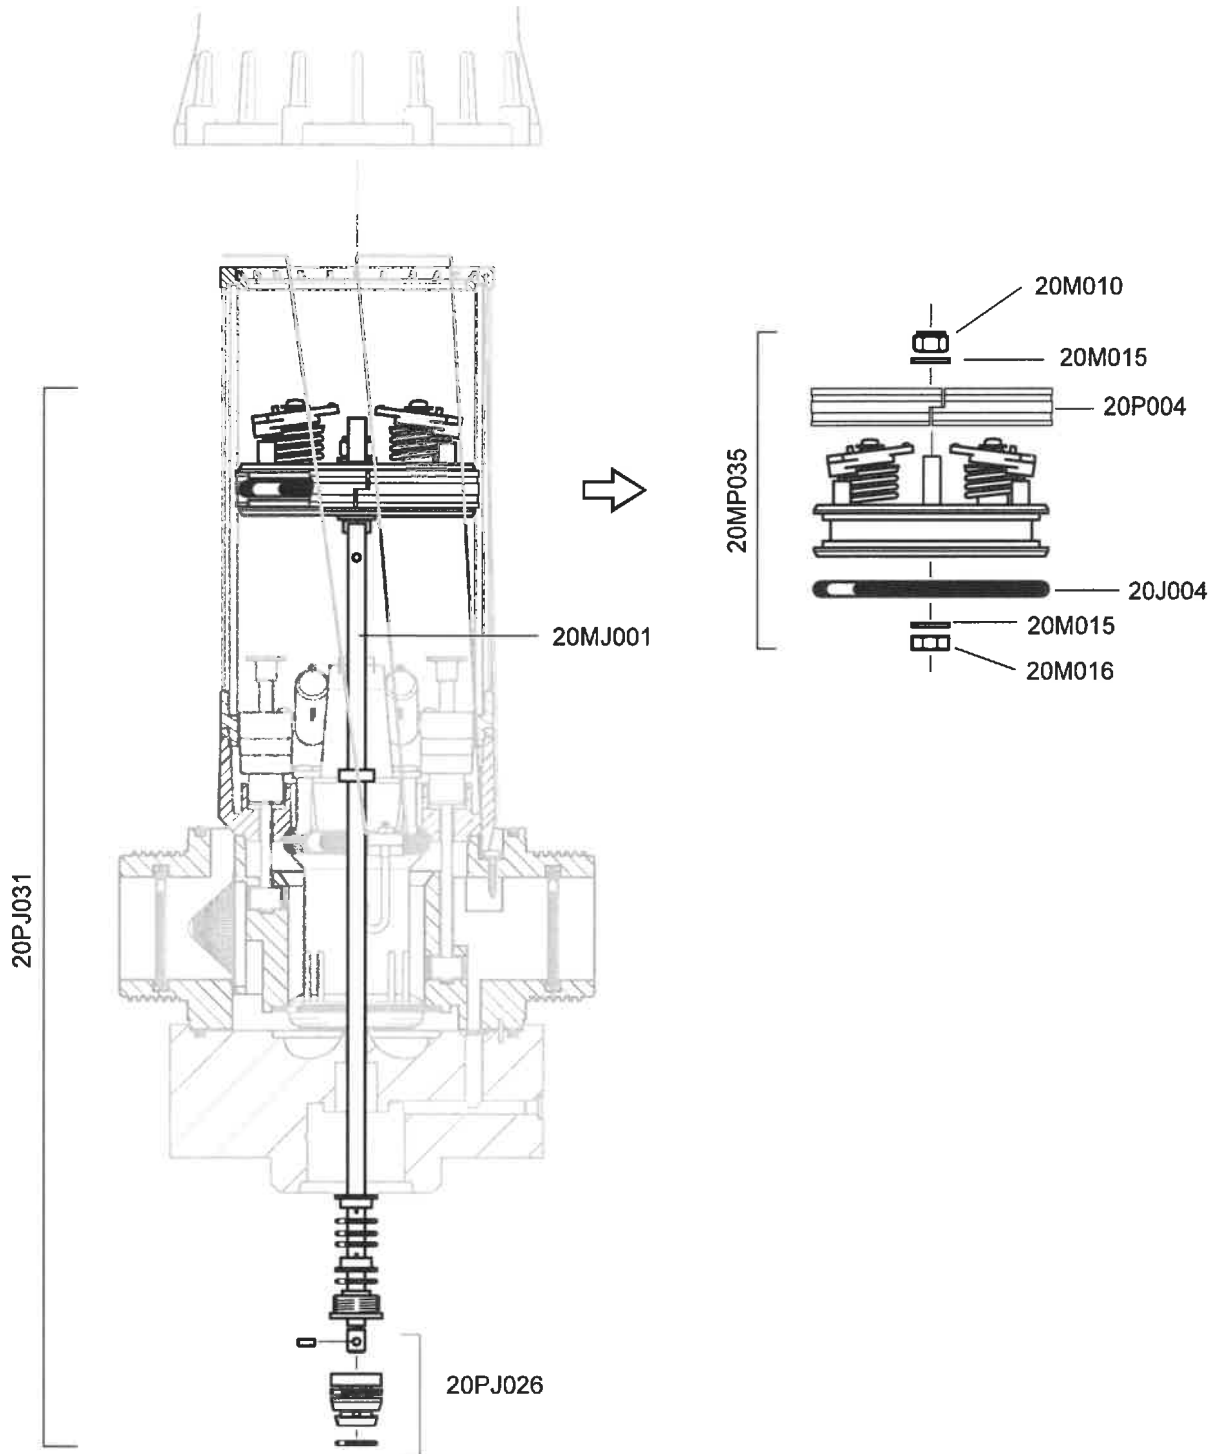

Dosatron D20S

20m³/h - 0.2% - 2%
0.12 - 10 bar

Dosatron D20S

20m³/h - 0.2% - 2%
0.12 - 10 bar

Seal Kit - 20PJ030
(20M045, 20J012, 20J008, 20J010, 20J011, 20PJ010, 20PJ011)