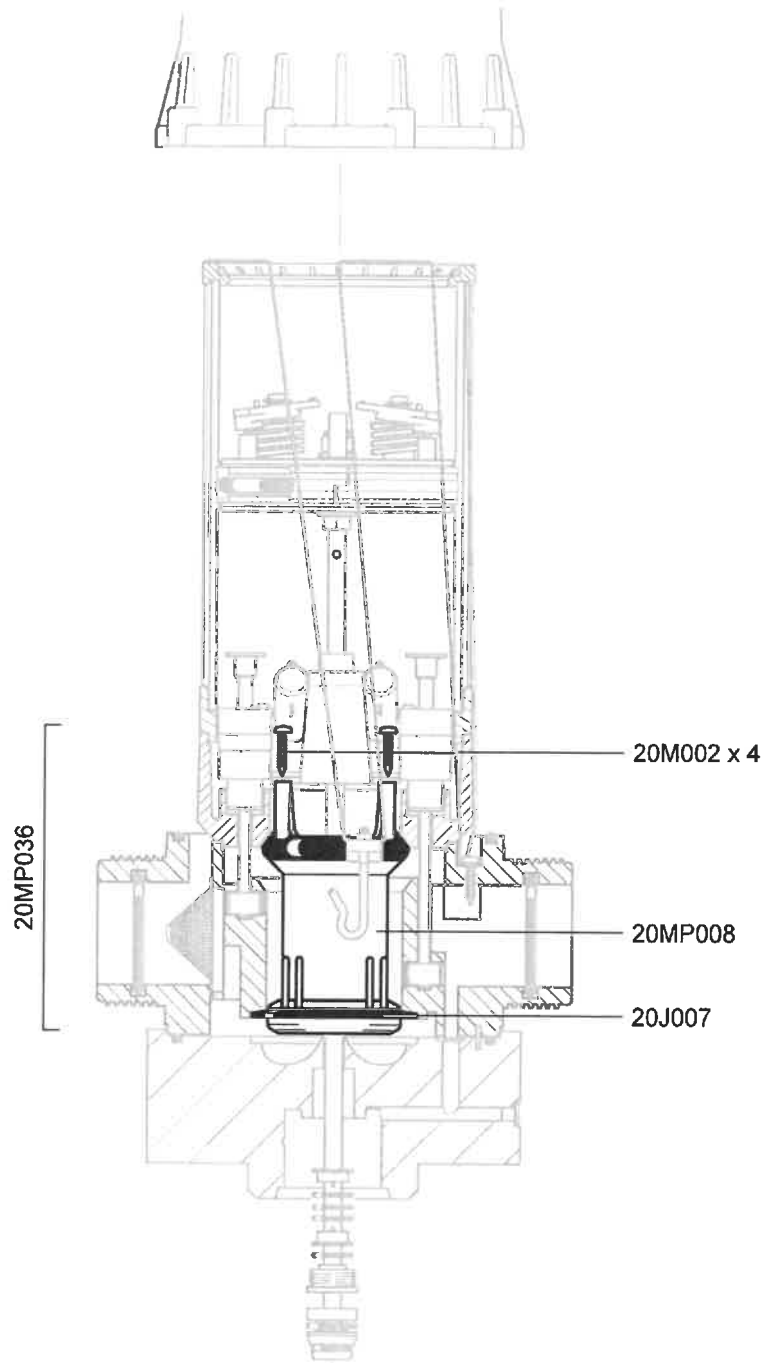

Dosatron D20S

20m³/h - 0.2% - 2%
0.12 - 10 bar

Dosatron D20S

20m³/h - 0.2% - 2%
0.12 - 10 bar

Seal Kit - 20PJ030
(20M045, 20J012, 20J008, 20J010, 20J011, 20PJ010, 20PJ011)