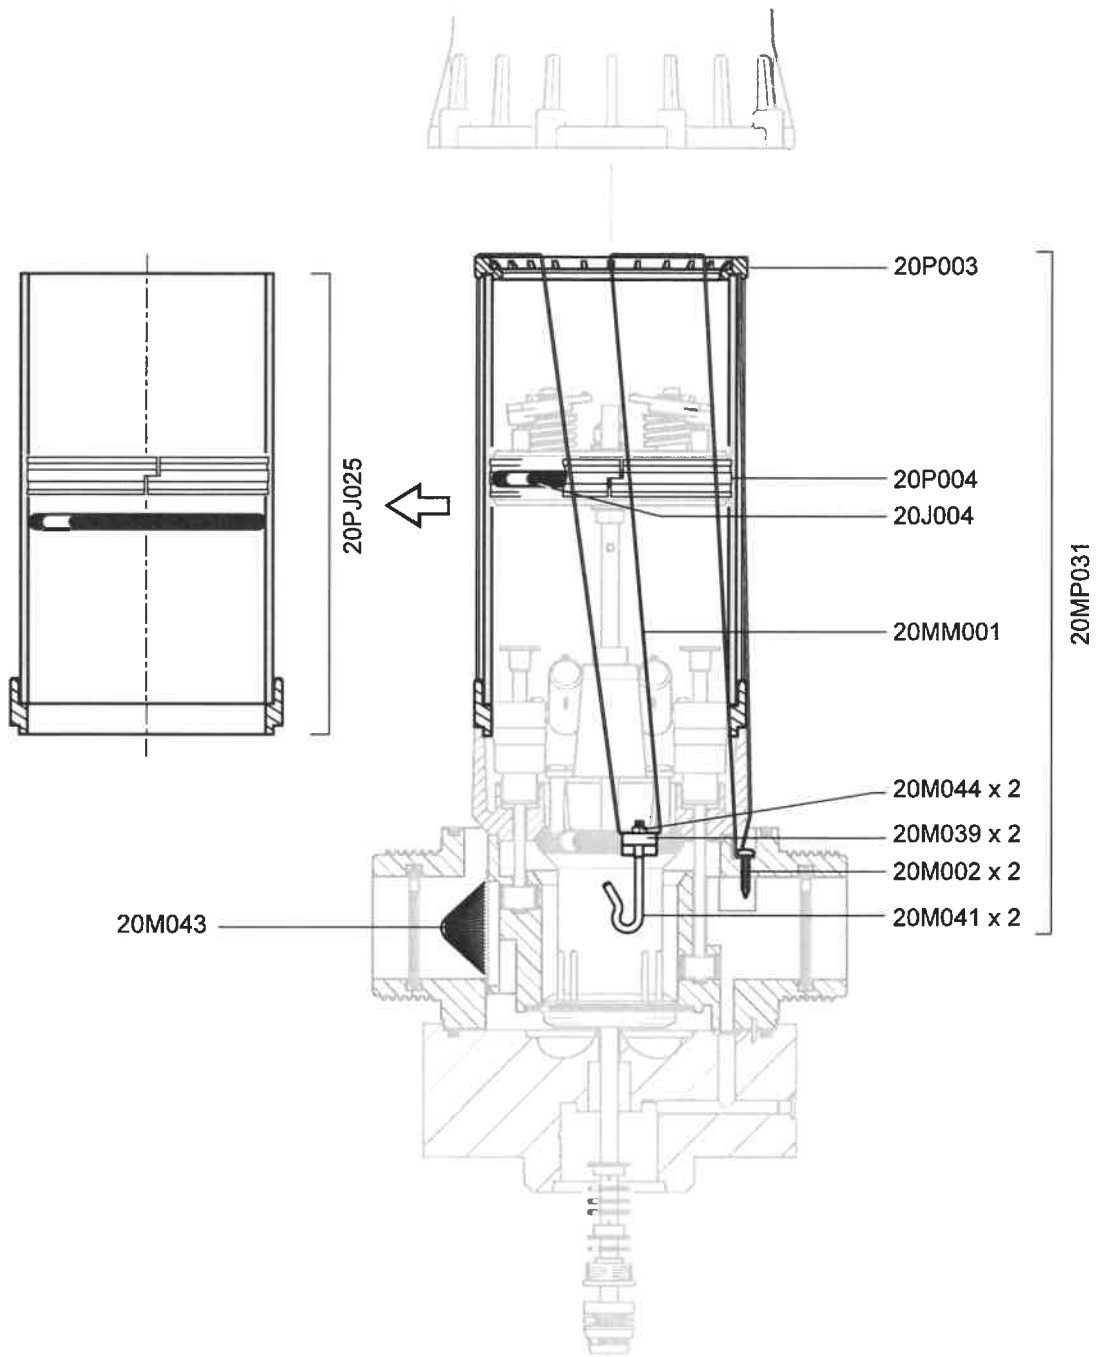

Dosatron D20S

20m³/h - 0.2% - 2%
0.12 - 10 bar

Dosatron D20S

20m³/h - 0.2% - 2%
0.12 - 10 bar

Seal Kit - 20PJ030
(20M045, 20J012, 20J008, 20J010, 20J011, 20PJ010, 20PJ011)