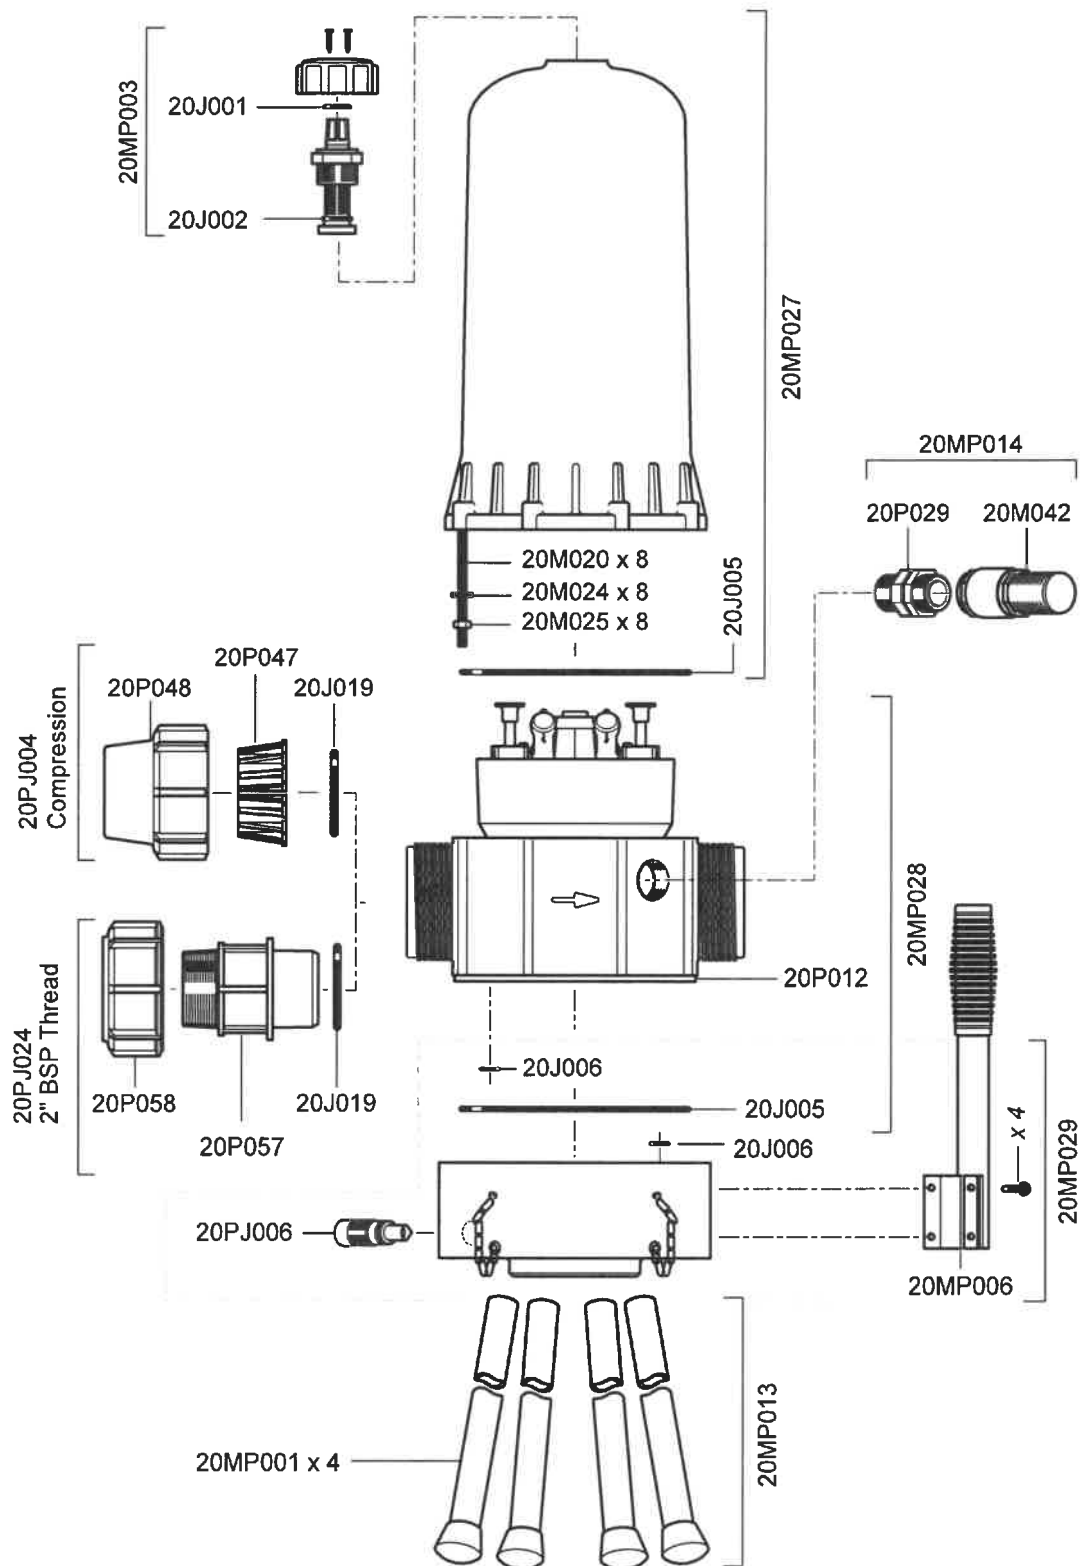

Dosatron D20S

20m³/h - 0.2% - 2%
0.12 - 10 bar

Dosatron D20S

20m³/h - 0.2% - 2%
0.12 - 10 bar

Seal Kit - 20PJ030
(20M045, 20J012, 20J008, 20J010, 20J011, 20PJ010, 20PJ011)