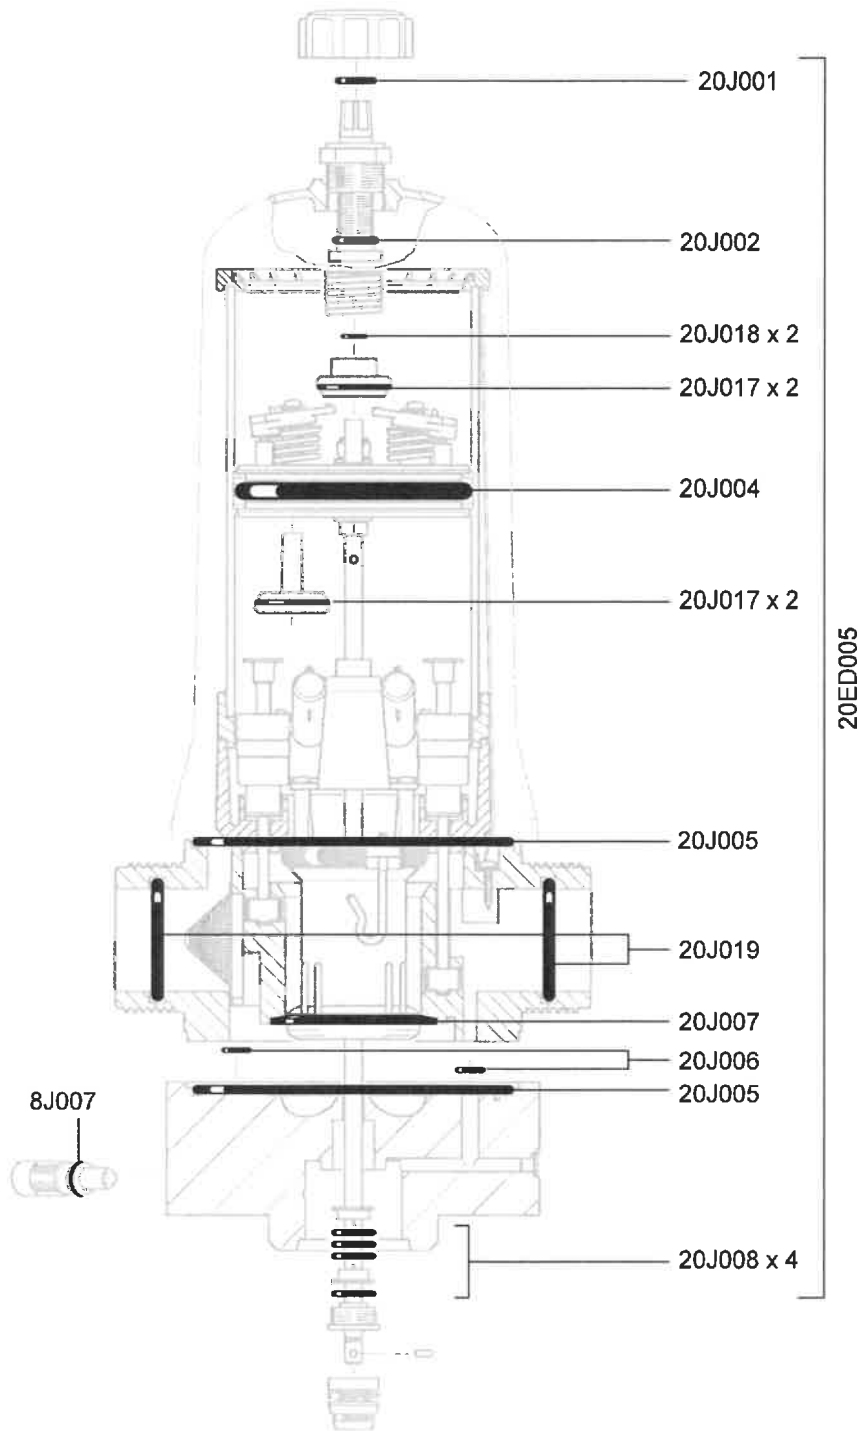

Dosatron D20S

20m³/h - 0.2% - 2%
0.12 - 10 bar

Dosatron D20S

20m³/h - 0.2% - 2%
0.12 - 10 bar

Seal Kit - 20PJ030
(20M045, 20J012, 20J008, 20J010, 20J011, 20PJ010, 20PJ011)