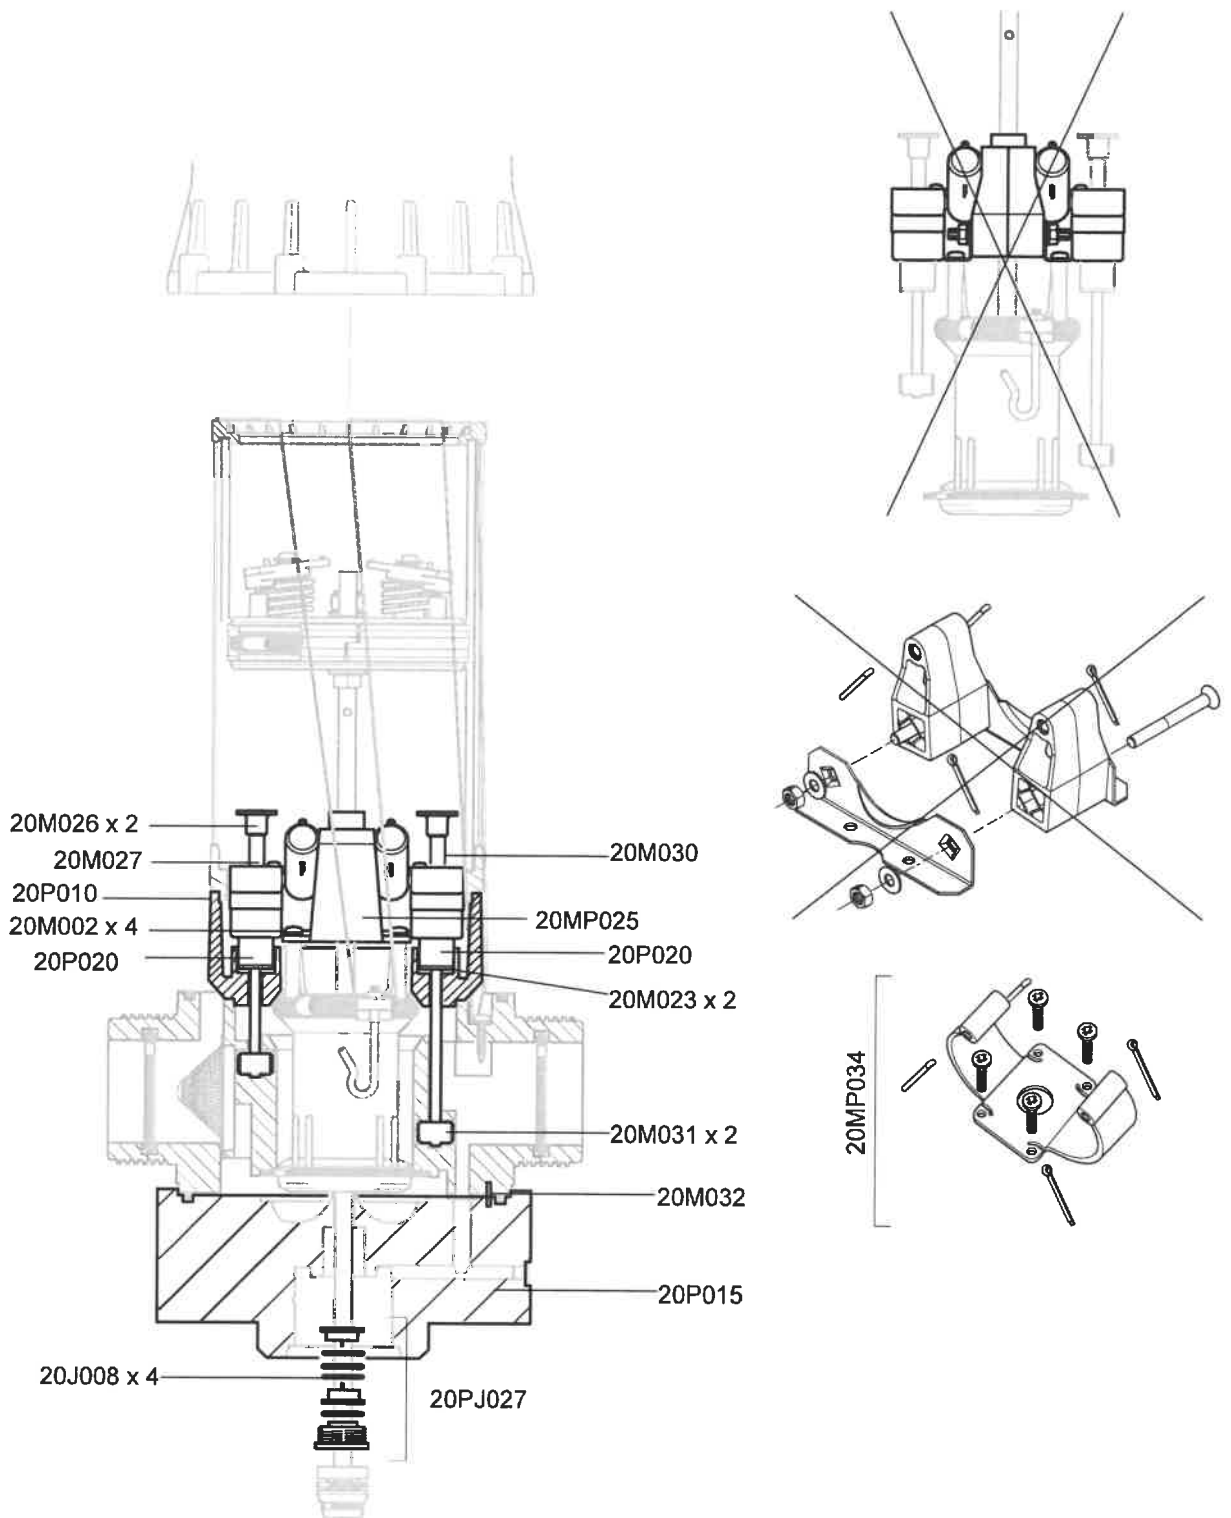

Dosatron D20S

20m³/h - 0.2% - 2%
0.12 - 10 bar

Dosatron D20S

20m³/h - 0.2% - 2%
0.12 - 10 bar

Seal Kit - 20PJ030
(20M045, 20J012, 20J008, 20J010, 20J011, 20PJ010, 20PJ011)