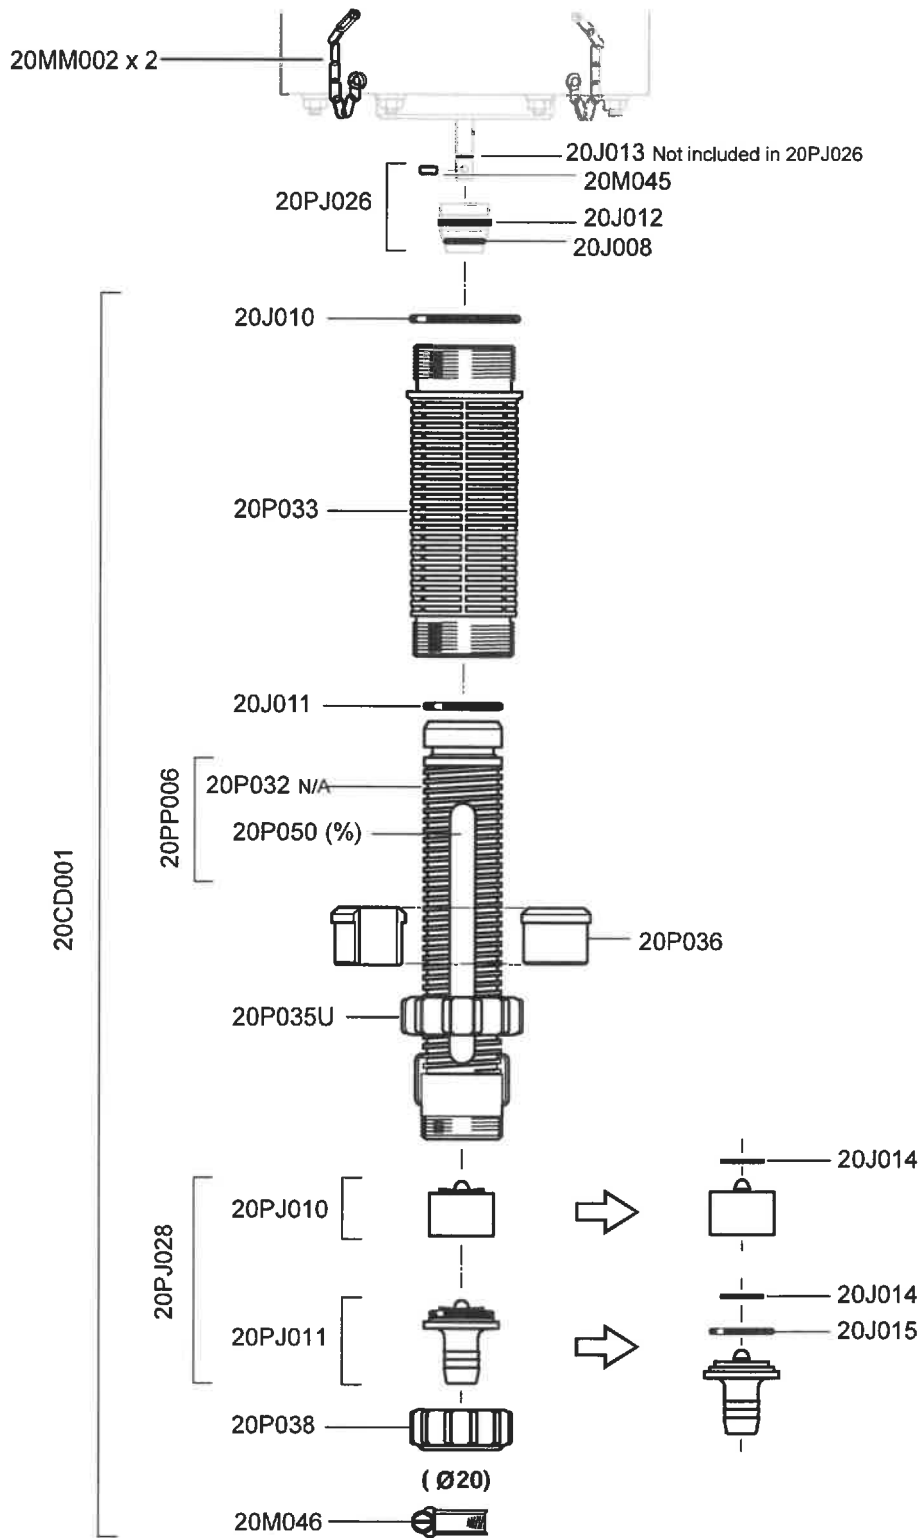

Dosatron D20S

20m³/h - 0.2% - 2%
0.12 - 10 bar

Dosatron D20S

20m³/h - 0.2% - 2%
0.12 - 10 bar

Seal Kit - 20PJ030
(20M045, 20J012, 20J008, 20J010, 20J011, 20PJ010, 20PJ011)